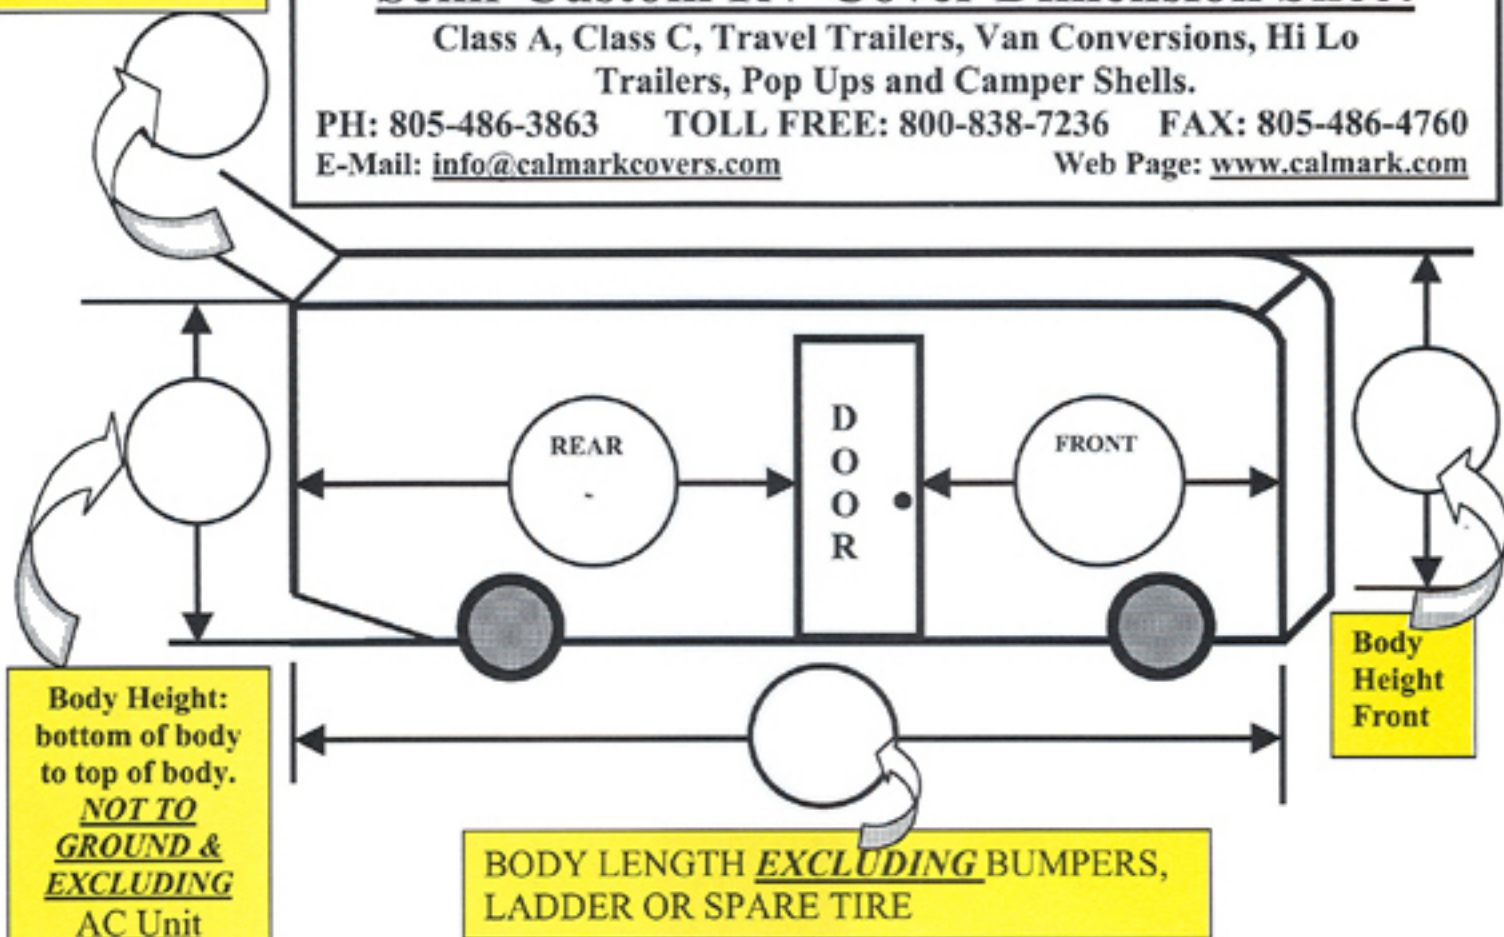

Width
EXCLUDING
Awning & Mirrors

CalMark Cover Co.

Semi-Custom RV Cover Dimension Sheet

Class A, Class C, Travel Trailers, Van Conversions, Hi Lo Trailers, Pop Ups and Camper Shells.

PH: 805-486-3863 TOLL FREE: 800-838-7236 FAX: 805-486-4760
E-Mail: info@calmarkcovers.com Web Page: www.calmark.com

The Semi Custom Cover is cut to the Length Width and Height of your RV. #1. Please **DO NOT** make any allowances **LET** us do that. #2. Please **NEVER** go by Manufacturers specs they are **NEVER** right. **REMEMBER MEASURE TWICE CUT ONCE.** If you have questions, please feel free to give us a call at 800-838-7236 Making covers is our business, making the best cover has been our goal for over 20 years.